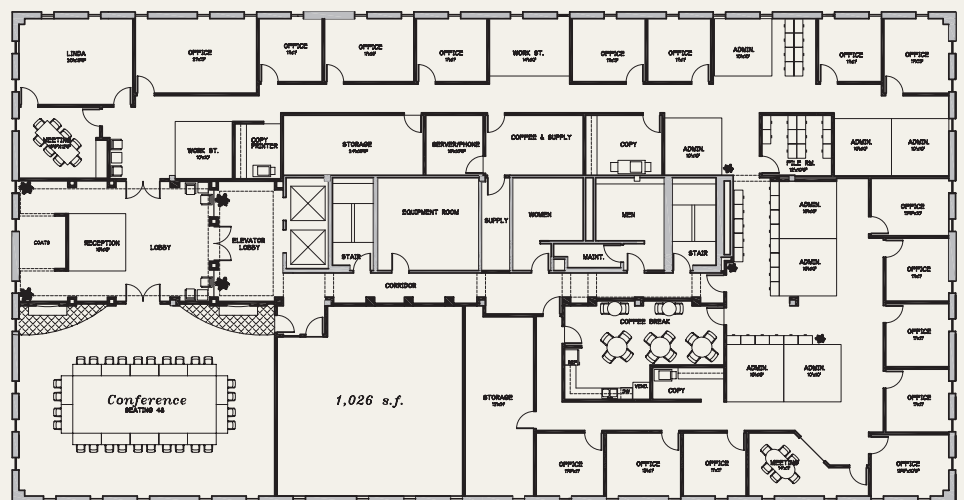

Lincoln Tower Plaza	8 Amtrak Station
1 State Capitol Building	9 Memorial Medical Center
2 Howlett Building (Sec. of State)	10 SIU School of Medicine
3 State Library	11 St. John's Hospital
4 Governor's Mansion	12 Prairie Capital Convention Center
5 Old State Capitol/Shopping	13 Horace Mann Insurance
6 Post Office	14 Illinois State Police
7 Municipal Building/ Public Library	

Towne Investments^{SM}
REAL ESTATE SPECIALISTS

710 N. Plankinton Avenue
Milwaukee, WI 53203

414-274-2623

www.towneinvestments.com

Lincoln Tower Plaza