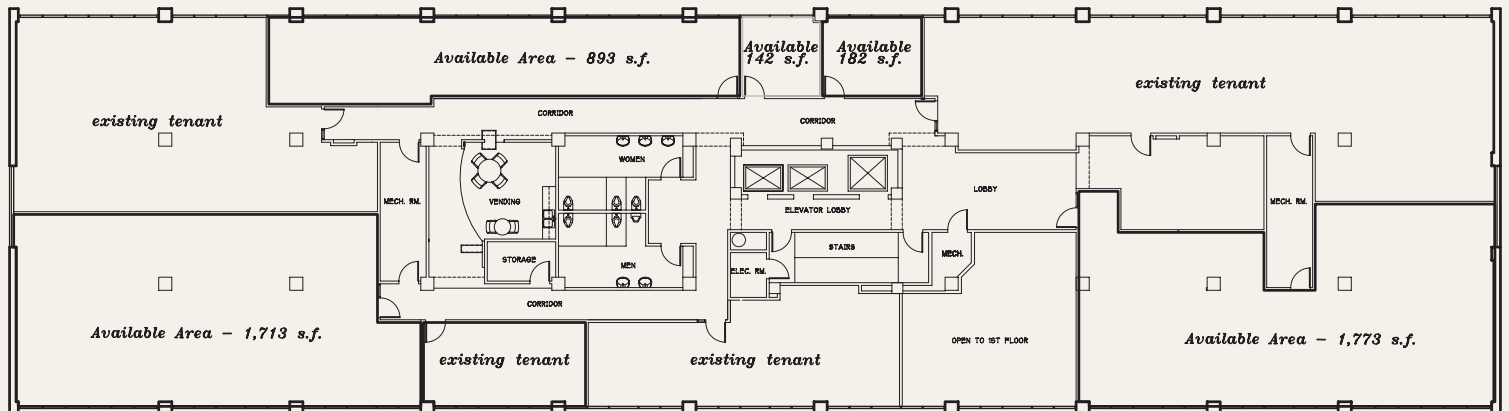

# Lincoln Tower

PROFESSIONAL  
SUITES

520 South Second Street  
Springfield, IL 62701  
217-525-8500

**Towne**  
**Investments**<sup>SM</sup>  
REAL ESTATE SPECIALISTS

710 N. Plankinton Avenue  
Milwaukee, WI 53203

## FEATURES AND AMENITIES

- Great location within the Capitol Complex
- Close to hospitals, SIU School of Medicine, banking, convention and business centers
- Suites available as large as 1,773 sq. ft.
- On-site management and maintenance
- Conference rooms and coffee area